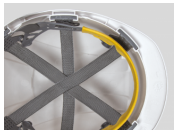

FEATURES

Supreme Comfort

A 6-point textile cradle harness system & Chamlon™ cotton sweatband offer unrivalled comfort.

Firmest Fit Available

The deep nape strap enables the firmest retention of any helmet, keeping it firmly rooted on the head. Available with either the Revolution® wheel ratchet or the OneTouch™ slip ratchet.

Accessories

A universal attachment slot enables firm fitting of a range of Surefit™ safety visors, and ear defenders. EVOSpec® Integrated eyewear is also available.

Ventilation Option

Side and rear ventilation for optimum air movement inside the shell, reducing helmet temperatures by an average 2-3 degrees.