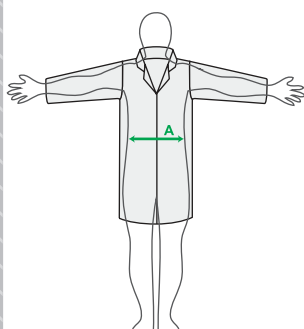

Size Chart:

Measurements in cm	S	M	L	XL	2XL	3XL	4XL
Trousers To fit (A)	78-84	84-92	92-100	100-108	108-116	116-124	132-140